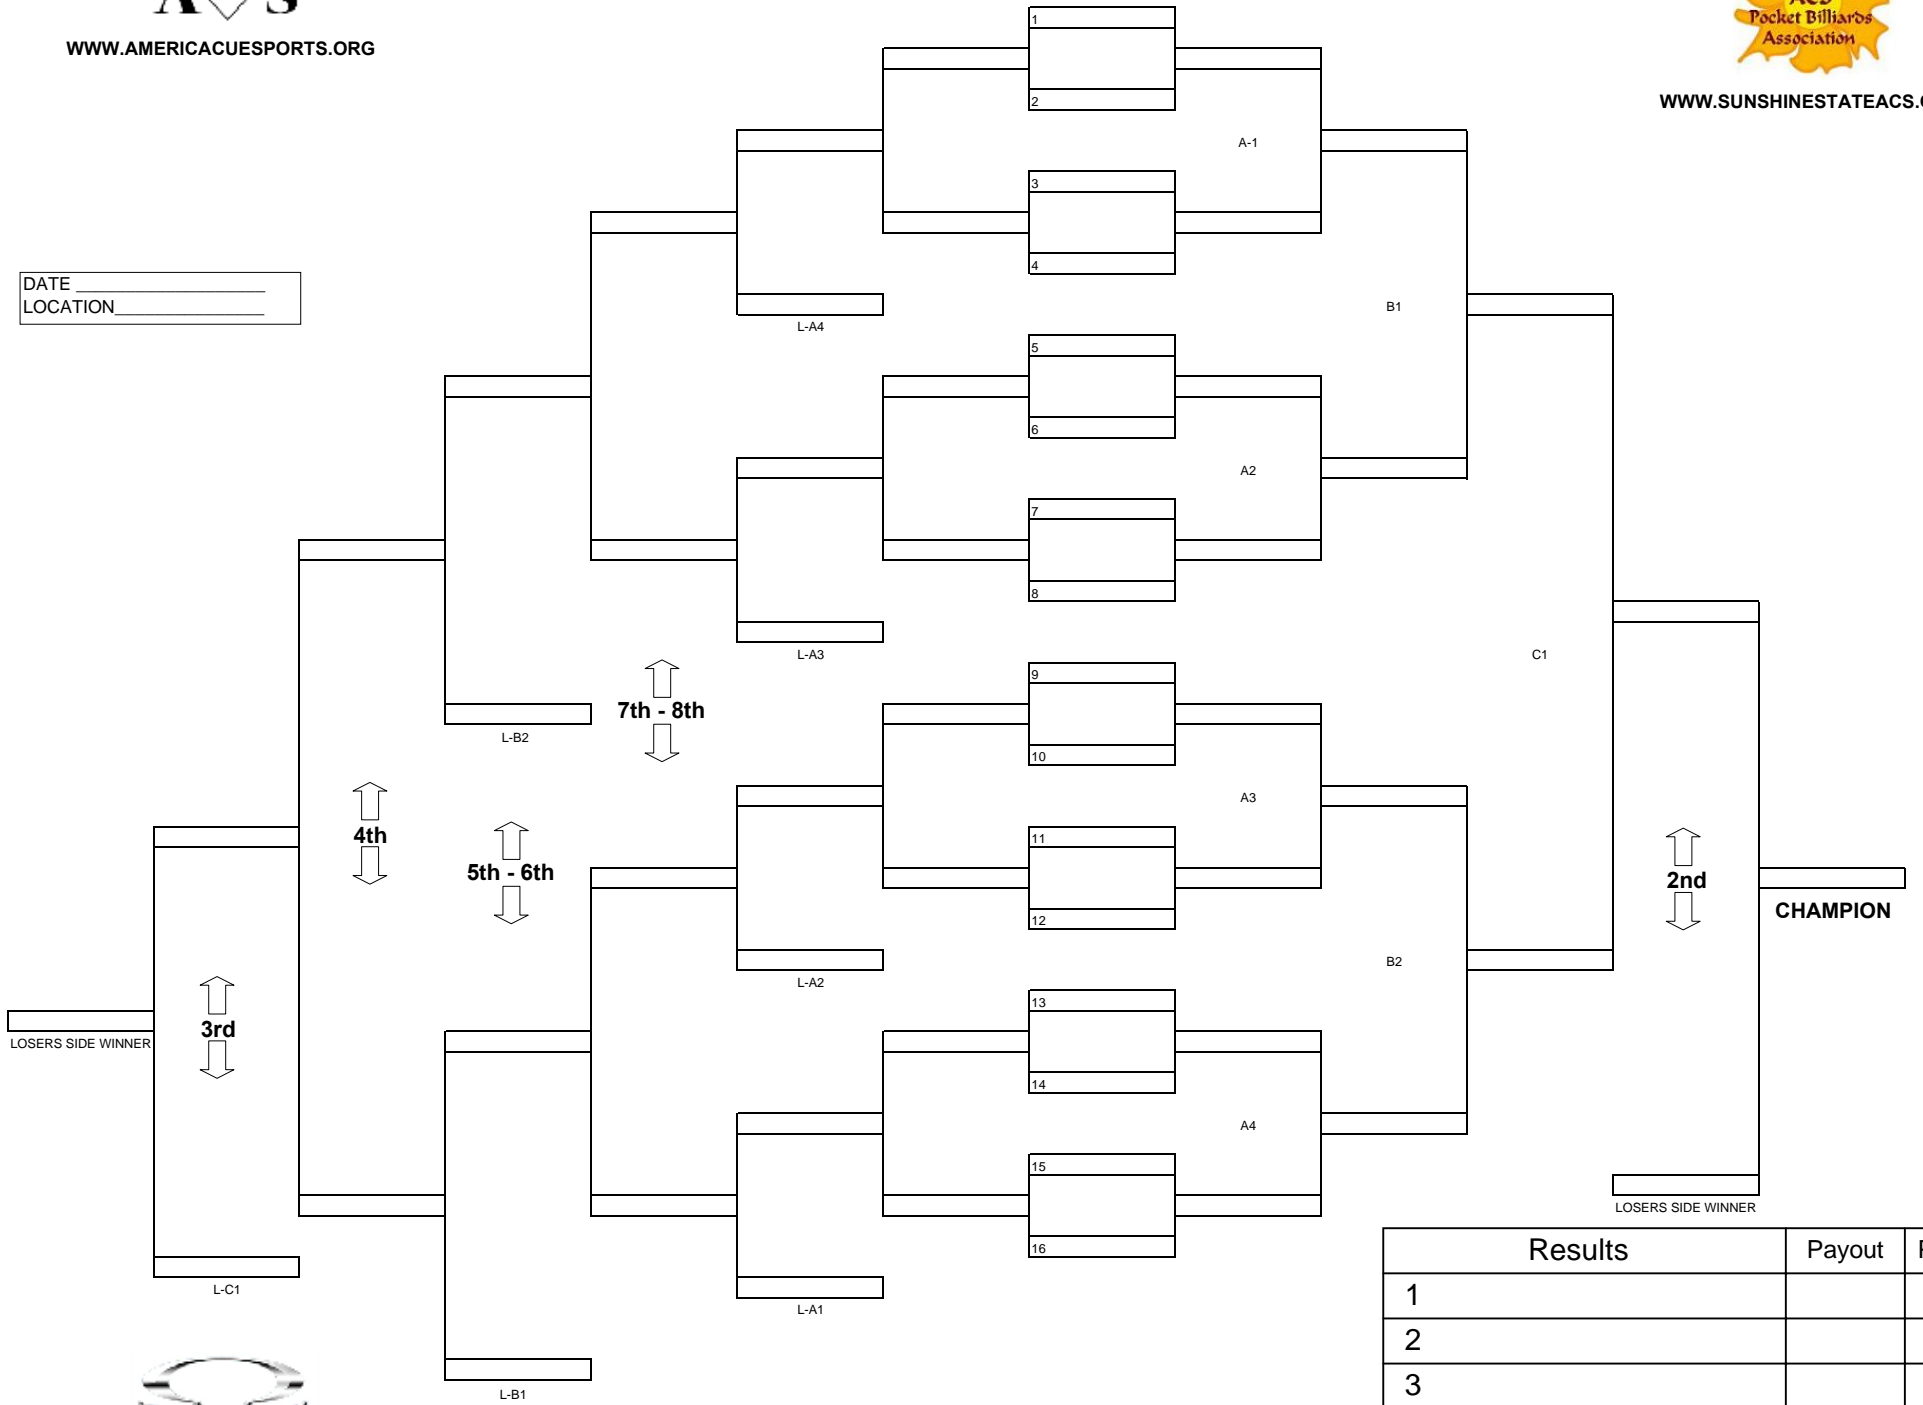

### 16 POSITION FLOW CHART

WWW.SUNSHINESTATEACS.COM

DATE \_\_\_\_\_  
LOCATION \_\_\_\_\_

	Results	Payout	Pts
1			
2			
3			
4			