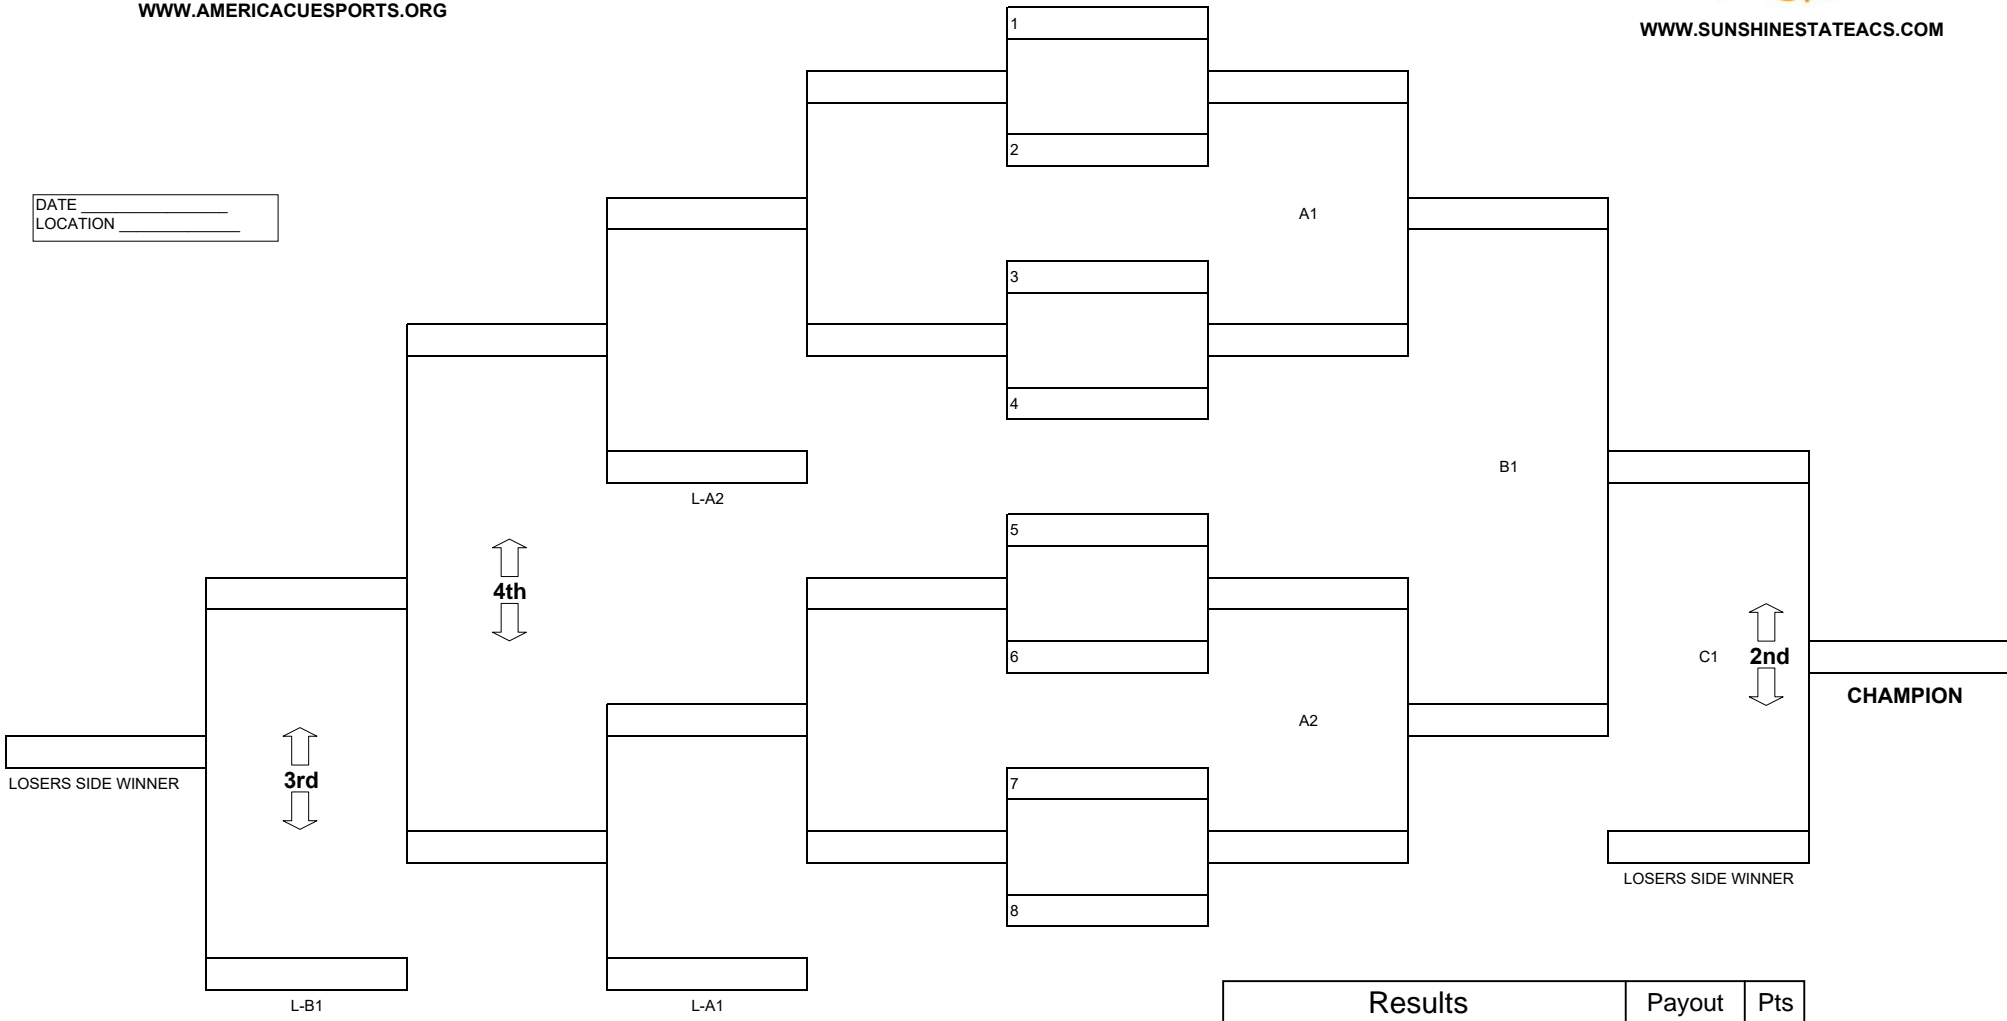

WWW.AMERICACUESPORTS.ORG

8 POSITION FLOW CHART

WWW.SUNSHINESTATEACS.COM

DATE \_\_\_\_\_  
LOCATION \_\_\_\_\_

Results	Payout	Pts
1		
2		
3		
4		